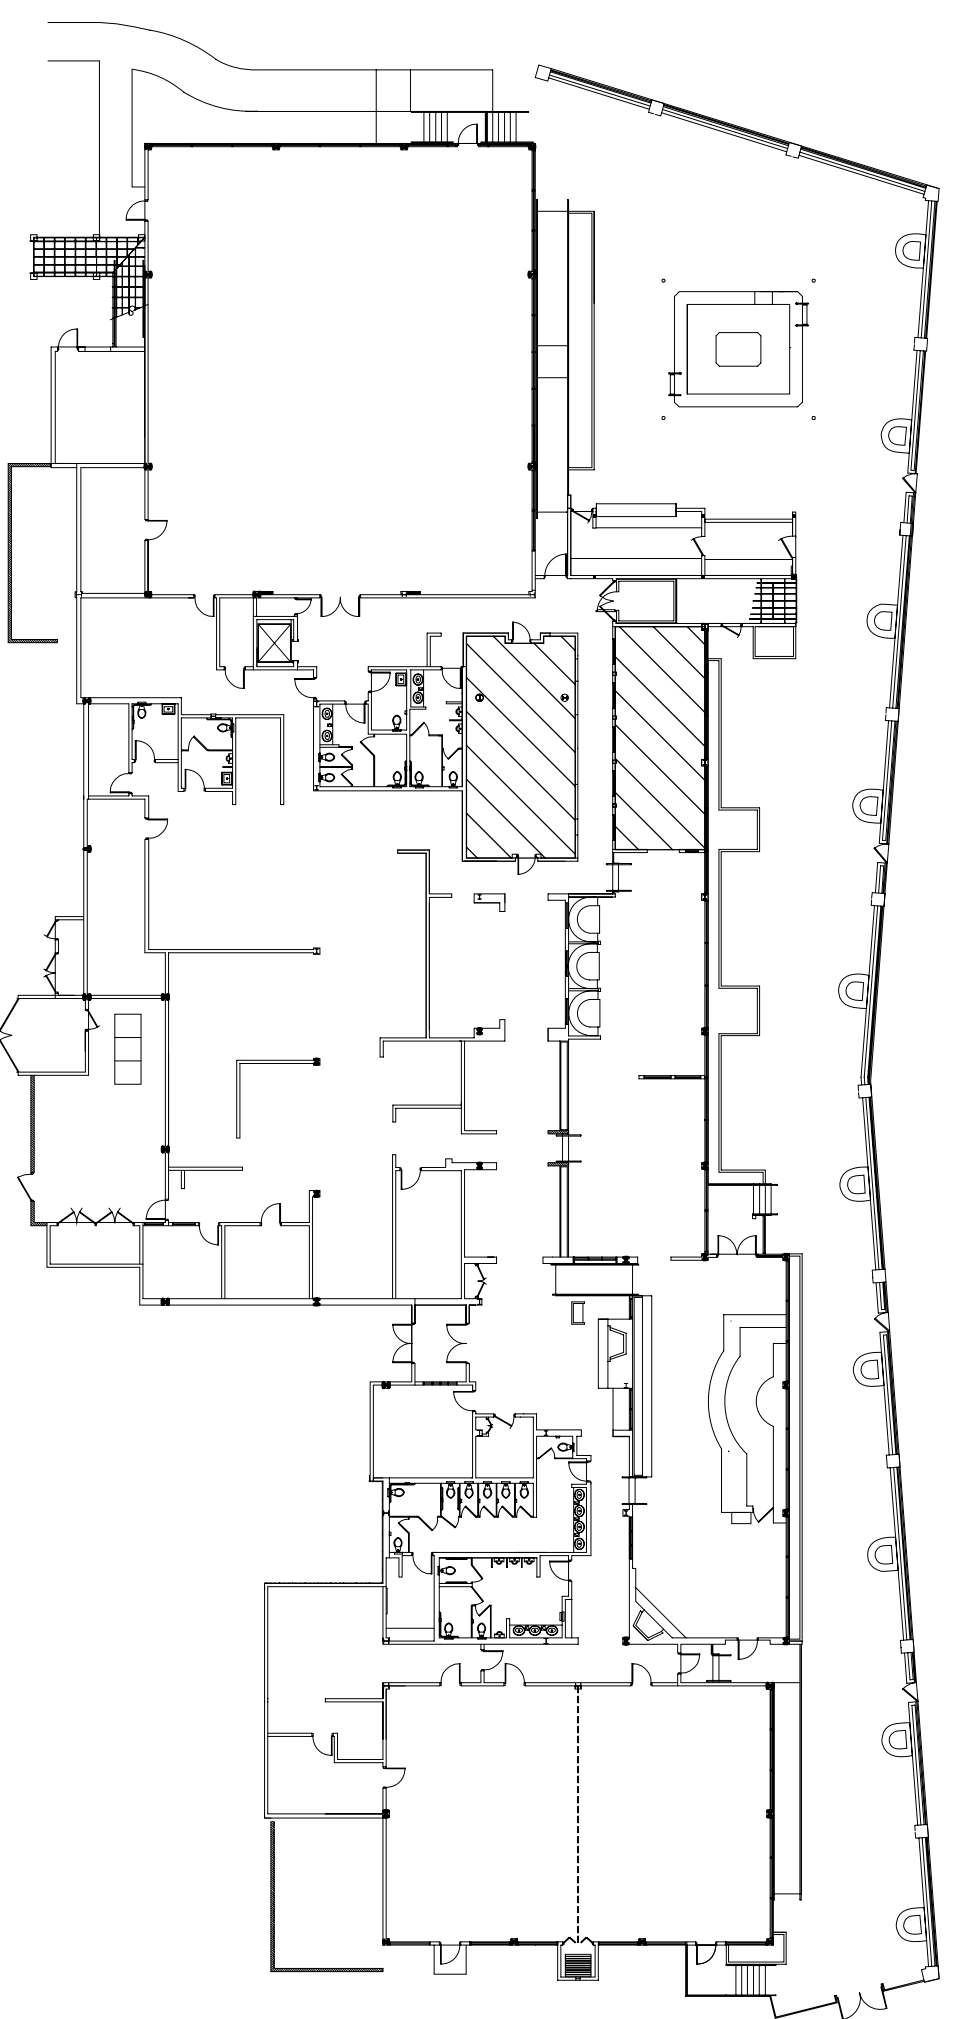

MARINA ROOM/ BUFFALO ROOM
 TEMPLETON LANDING RESTAURANT

KEY MAP